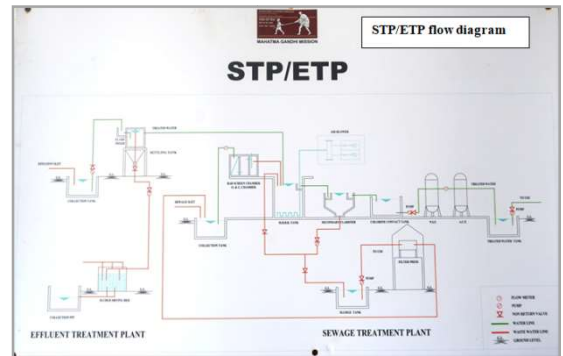

MGMIOP rooftop equipped with solar panels to harness solar energy

ETP / STP plants & carbon filters in MGM campus

MAHATMA GANDHI MISSION

MGM INSTITUTE OF PHYSIOTHERAPY

MGM Campus, N-6, CIDCO, Chhatrapati Sambhajnagar - 431003 (Maharashtra - India)